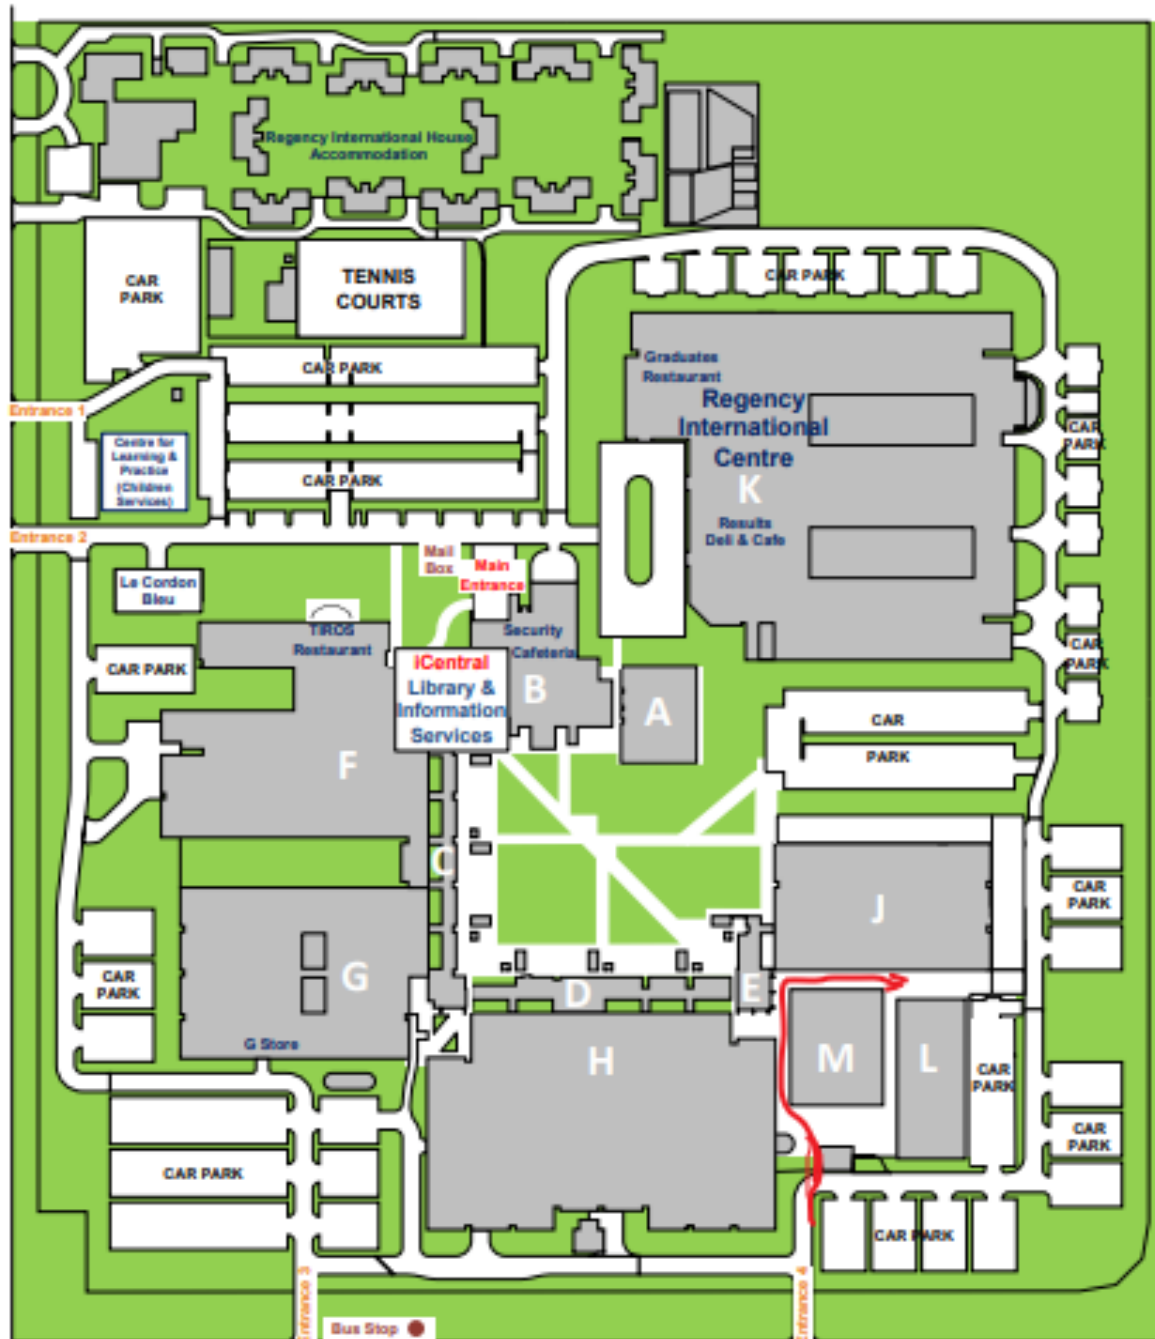

Central Map

- A** Centre for Fitness, Sport, Recreation & Tourism (Admin – Level 1)
- B** iCentral – Library & Information Services, Security, Cafeteria, Video Conference Corporate Office (Level 1) Community Services, Health & Lifestyle (Admin – Level 2), Classrooms B210 to B235 (Level 2)
- C** Classrooms C101 to C109 (Level 1), Classrooms C201 to C209 (Level 2), Lecture Theatres – North and South (Level 1-2)
- D** Classrooms D201 to D214 (Level 2)
- E** Classrooms E101 to E103 (Level 1), Classrooms E201 to E203 (Level 2)

West Map

- F** TIROS Restaurant, Library (access via iCentral), Video Conference (access via iCentral), Foundation Skills (Admin)
- G** Electronics & Computer Systems, Mechanical/Civil Engineering, Spatial Information & Surveying, Geoscience
G Store

South East Map

- H** Mining, Engineering & Transport (Admin), Mechanical/Civil Engineering, Automotive, Fabrication & Welding
- J** Automotive
- L** Automotive
- M** Automotive

North East Map

- K** Regency International Centre – Hospitality & Food Studies, Hospitality, Tourism (Admin), Applied Food Studies (Admin) Results Deli & Cafe, International College of Hotel Management Le Cordon Bleu (Admin)

DAYS ROAD

REGENCY ROAD

SOUTH ROAD

South East Map

- H** Mining, Engineering & Transport (Admin),
Mechanical/Civil Engineering,
Automotive,
Fabrication & Welding
Rooms H07 to H34 (Corridor "HC1")
Rooms H32 to H54 (Corridor "HC2")
Rooms H32 to H54 (Corridor "HC3")
Rooms H47/54 (Corridor "HC4")
Rooms H66 to H91 (Corridor "HC5")
Rooms H66 to H91 (Corridor "HC6")
Rooms H78 to H107 (Corridor "HC7")
- J** Automotive
Rooms J12 to J51
- L** Automotive
Rooms L01 to L07
- M** Automotive