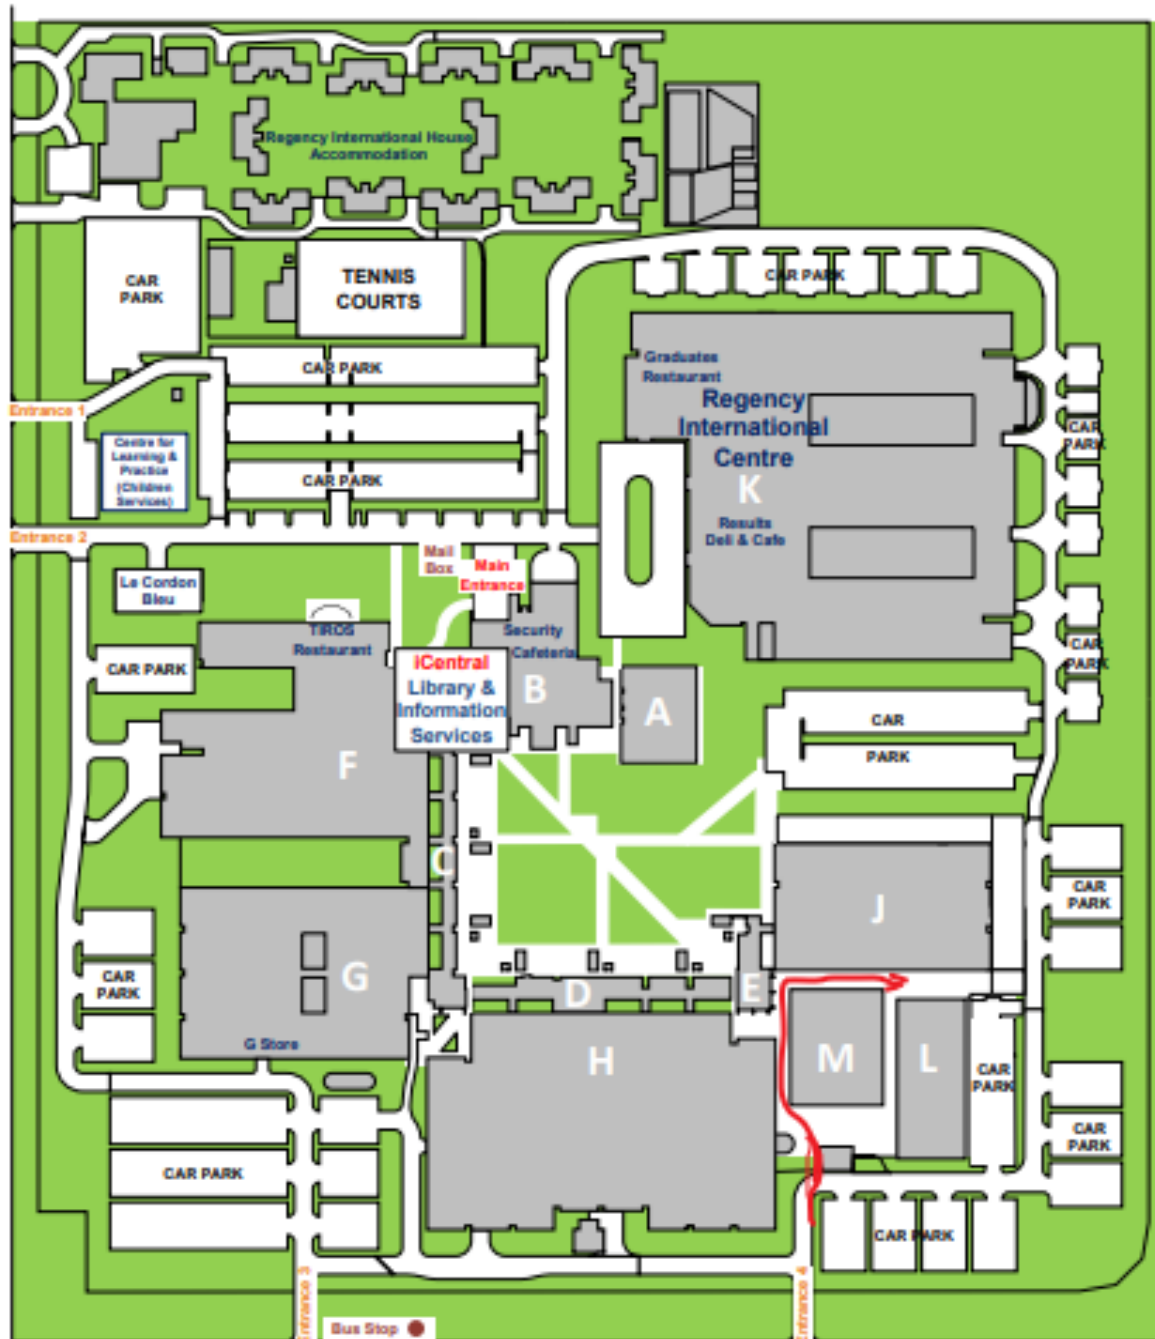

Central Map

- A** Centre for Fitness, Sport, Recreation & Tourism (Admin – Level 1)
- B** iCentral – Library & Information Services, Security, Cafeteria, Video Conference Corporate Office (Level 1), Community Services, Health & Lifestyle (Admin – Level 2), Classrooms B210 to B235 (Level 2)
- C** Classrooms C101 to C109 (Level 1), Classrooms C201 to C209 (Level 2), Lecture Theatres – North and South (Level 1-2)
- D** Classrooms D201 to D214 (Level 2)
- E** Classrooms E101 to E103 (Level 1), Classrooms E201 to E203 (Level 2)

West Map

- F** TIROS Restaurant, Library (access via iCentral), Video Conference (access via iCentral), Foundation Skills (Admin)
- G** Electronics & Computer Systems, Mechanical/Civil Engineering, Spatial Information & Surveying, Geoscience
G Store

South East Map

- H** Mining, Engineering & Transport (Admin), Mechanical/Civil Engineering, Automotive, Fabrication & Welding
- J** Automotive
- L** Automotive
- M** Automotive

North East Map

- K** Regency International Centre – Hospitality & Food Studies, Hospitality, Tourism (Admin), Applied Food Studies (Admin), Results Deli & Cafe, International College of Hotel Management Le Cordon Bleu (Admin)

DAYS ROAD

REGENCY ROAD

SOUTH ROAD

South East Map

- H** Mining, Engineering & Transport (Admin),
Mechanical/Civil Engineering,
Automotive,
Fabrication & Welding
Rooms H07 to H34 (Corridor "HC1")
Rooms H32 to H54 (Corridor "HC2")
Rooms H32 to H54 (Corridor "HC3")
Rooms H47/54 (Corridor "HC4")
Rooms H66 to H91 (Corridor "HC5")
Rooms H66 to H91 (Corridor "HC6")
Rooms H78 to H107 (Corridor "HC7")
- J** Automotive
Rooms J12 to J51
- L** Automotive
Rooms L01 to L07
- M** Automotive